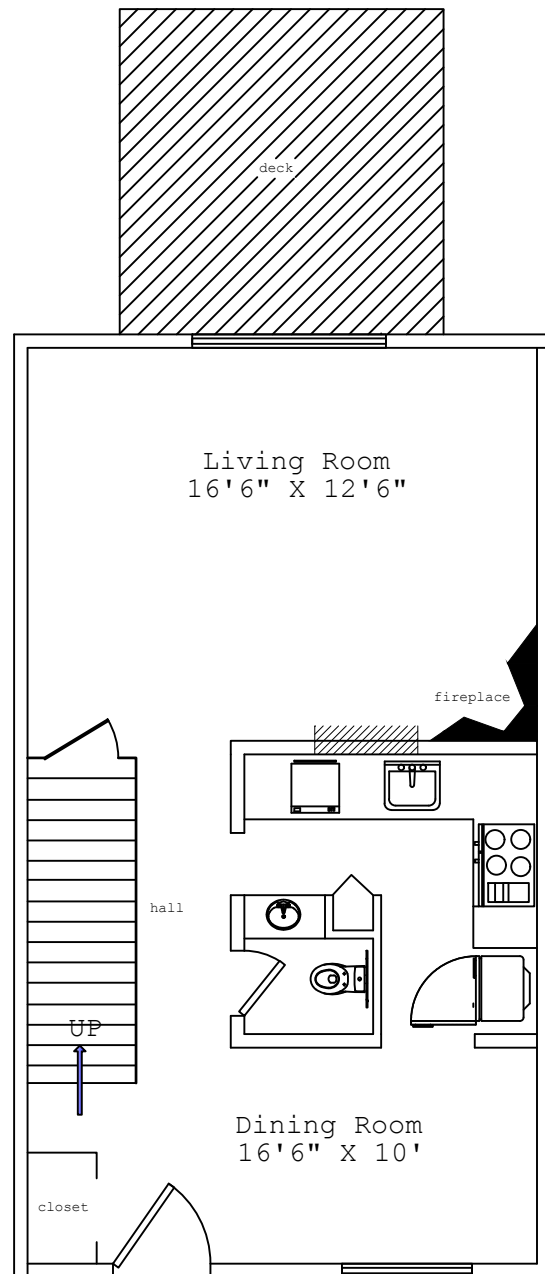

Lower Level

First Floor

Second Floor

Bavarian Village Two Bed Townhome				
UNIT #	SQ. FT.	FLOOR	DATE	NOTES
45, 49, 61, 65, 67, 80	1540	ALL	9:12:16 AM	