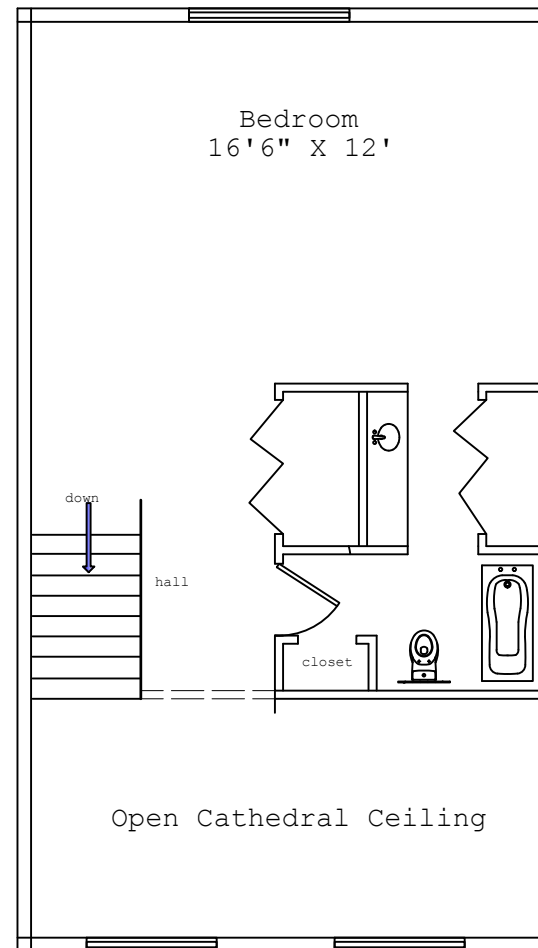

Lower Level

First Floor

Second Floor

Bavarian Village Two Bed Townhome				
UNIT #	SQ. FT.	FLOOR	DATE	NOTES
45, 49, 61, 65, 67, 80	1540	ALL	9:12:16 AM	